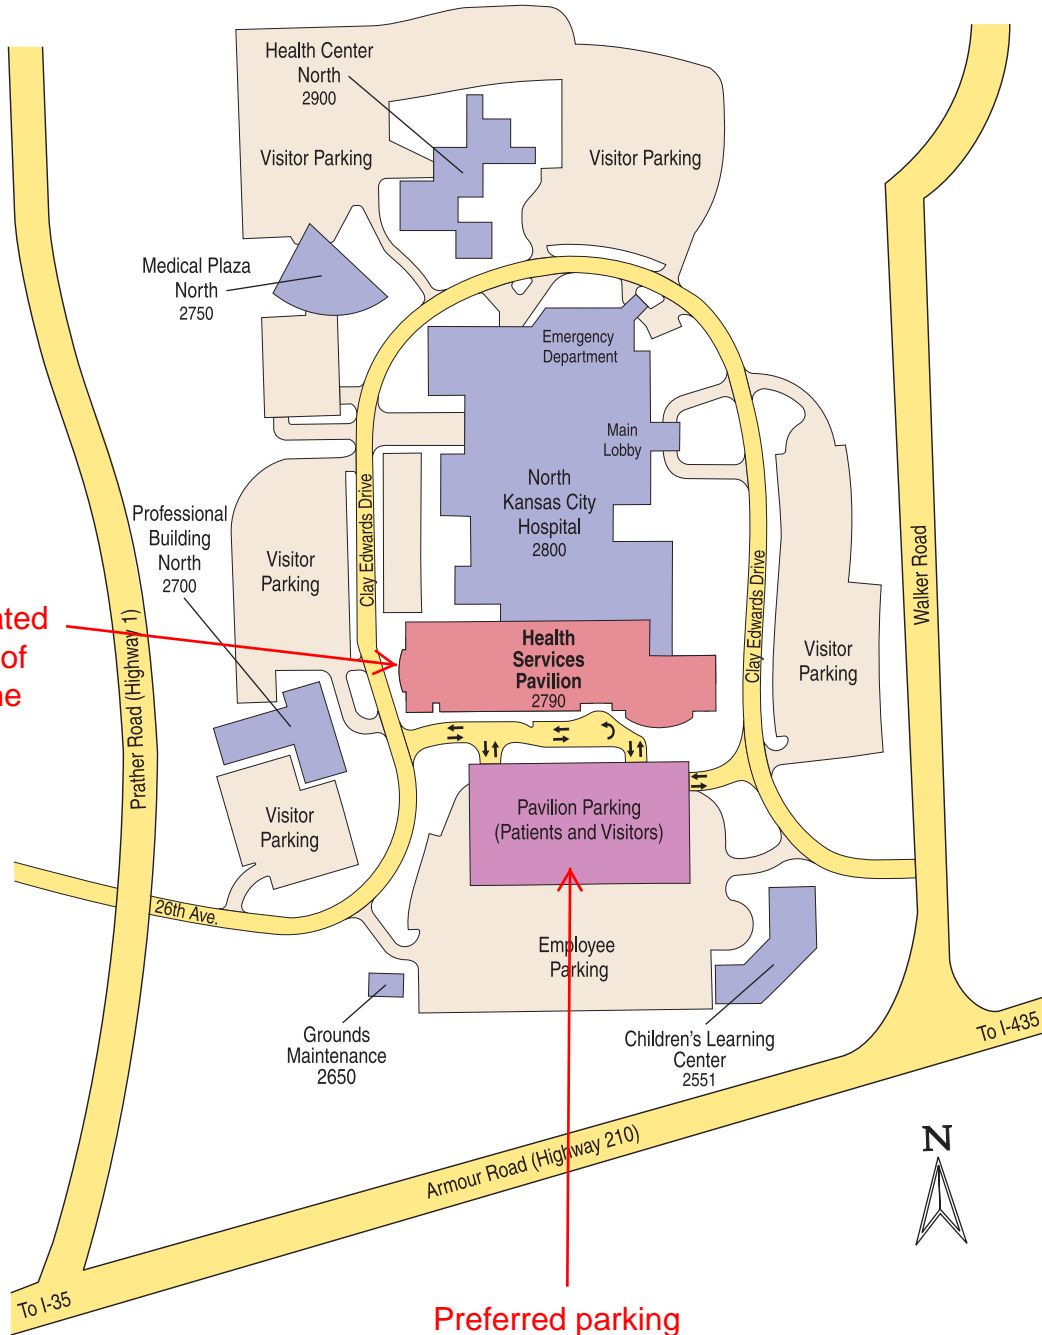

North Kansas City Hospital Campus

Heartland is located on the west end of the 5th floor in the Health Services Pavilion

Preferred parking location